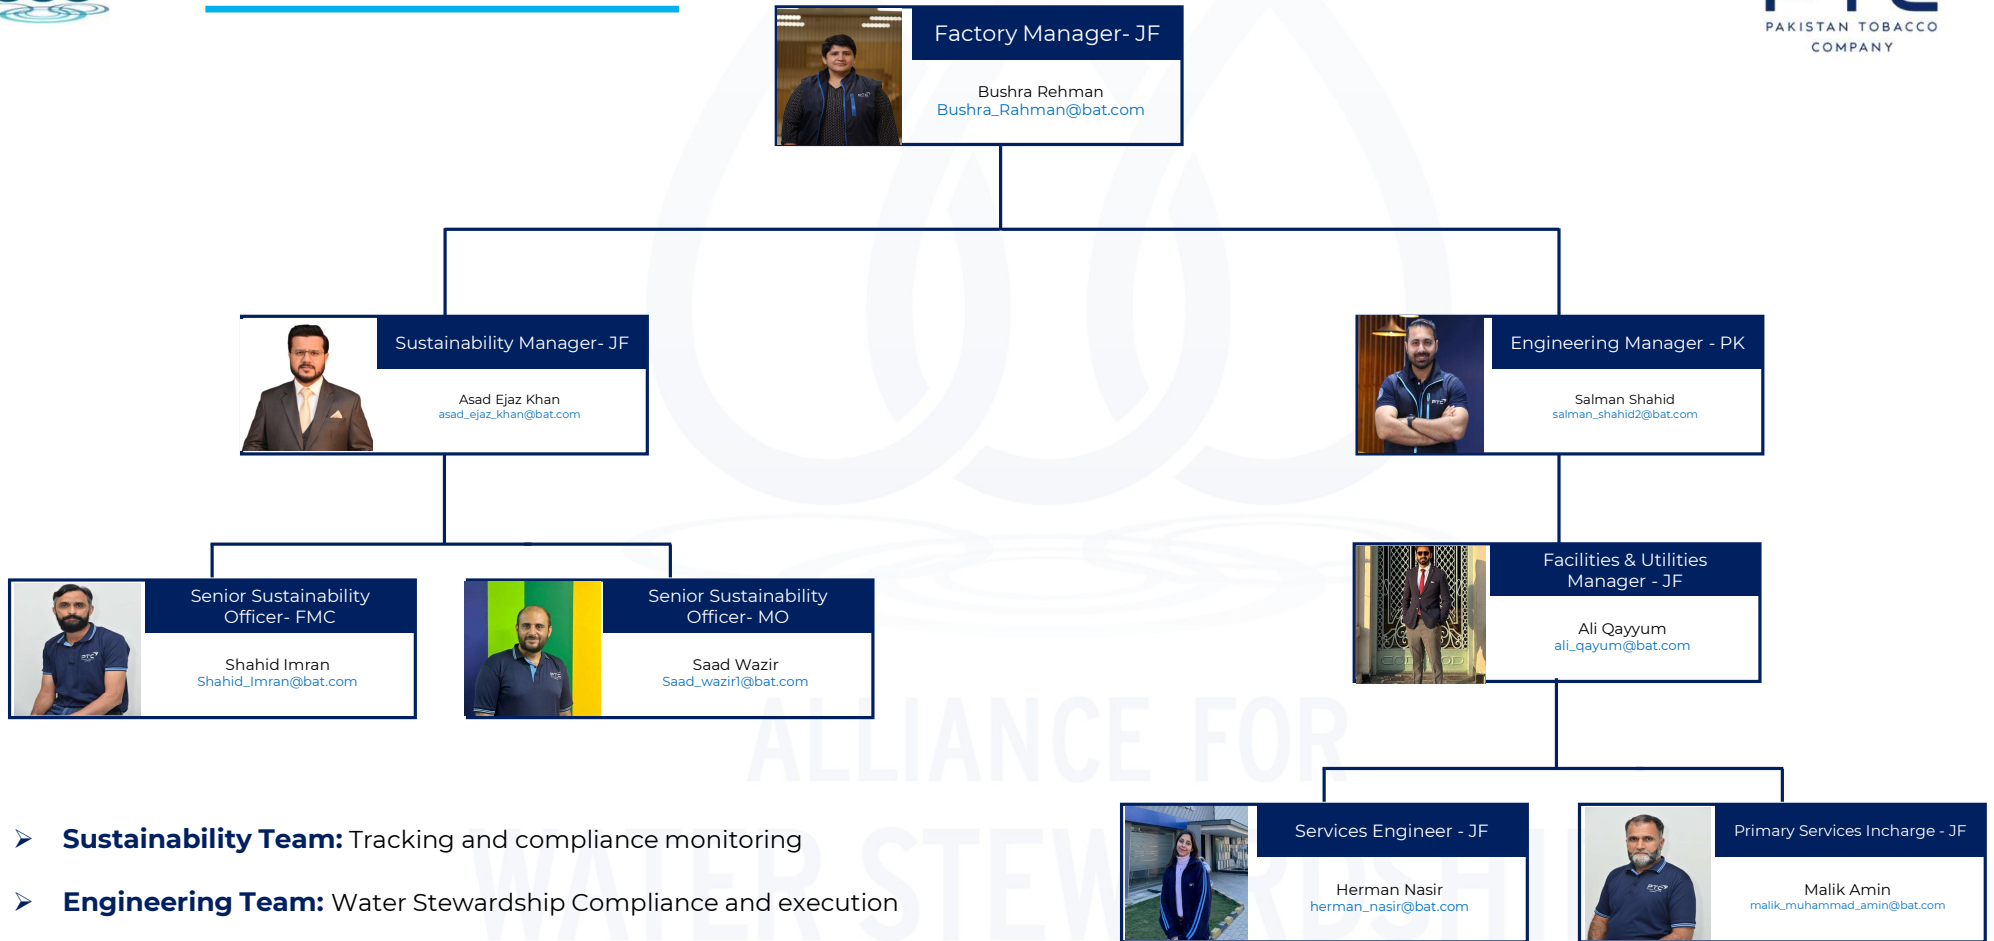

# PTC JF Water Stewardship Performance

# WATER-RELATED GOVERNANCE TEAM

- **Sustainability Team:** Tracking and compliance monitoring
- **Engineering Team:** Water Stewardship Compliance and execution
- Overall accountability lies with the **Factory Manager**